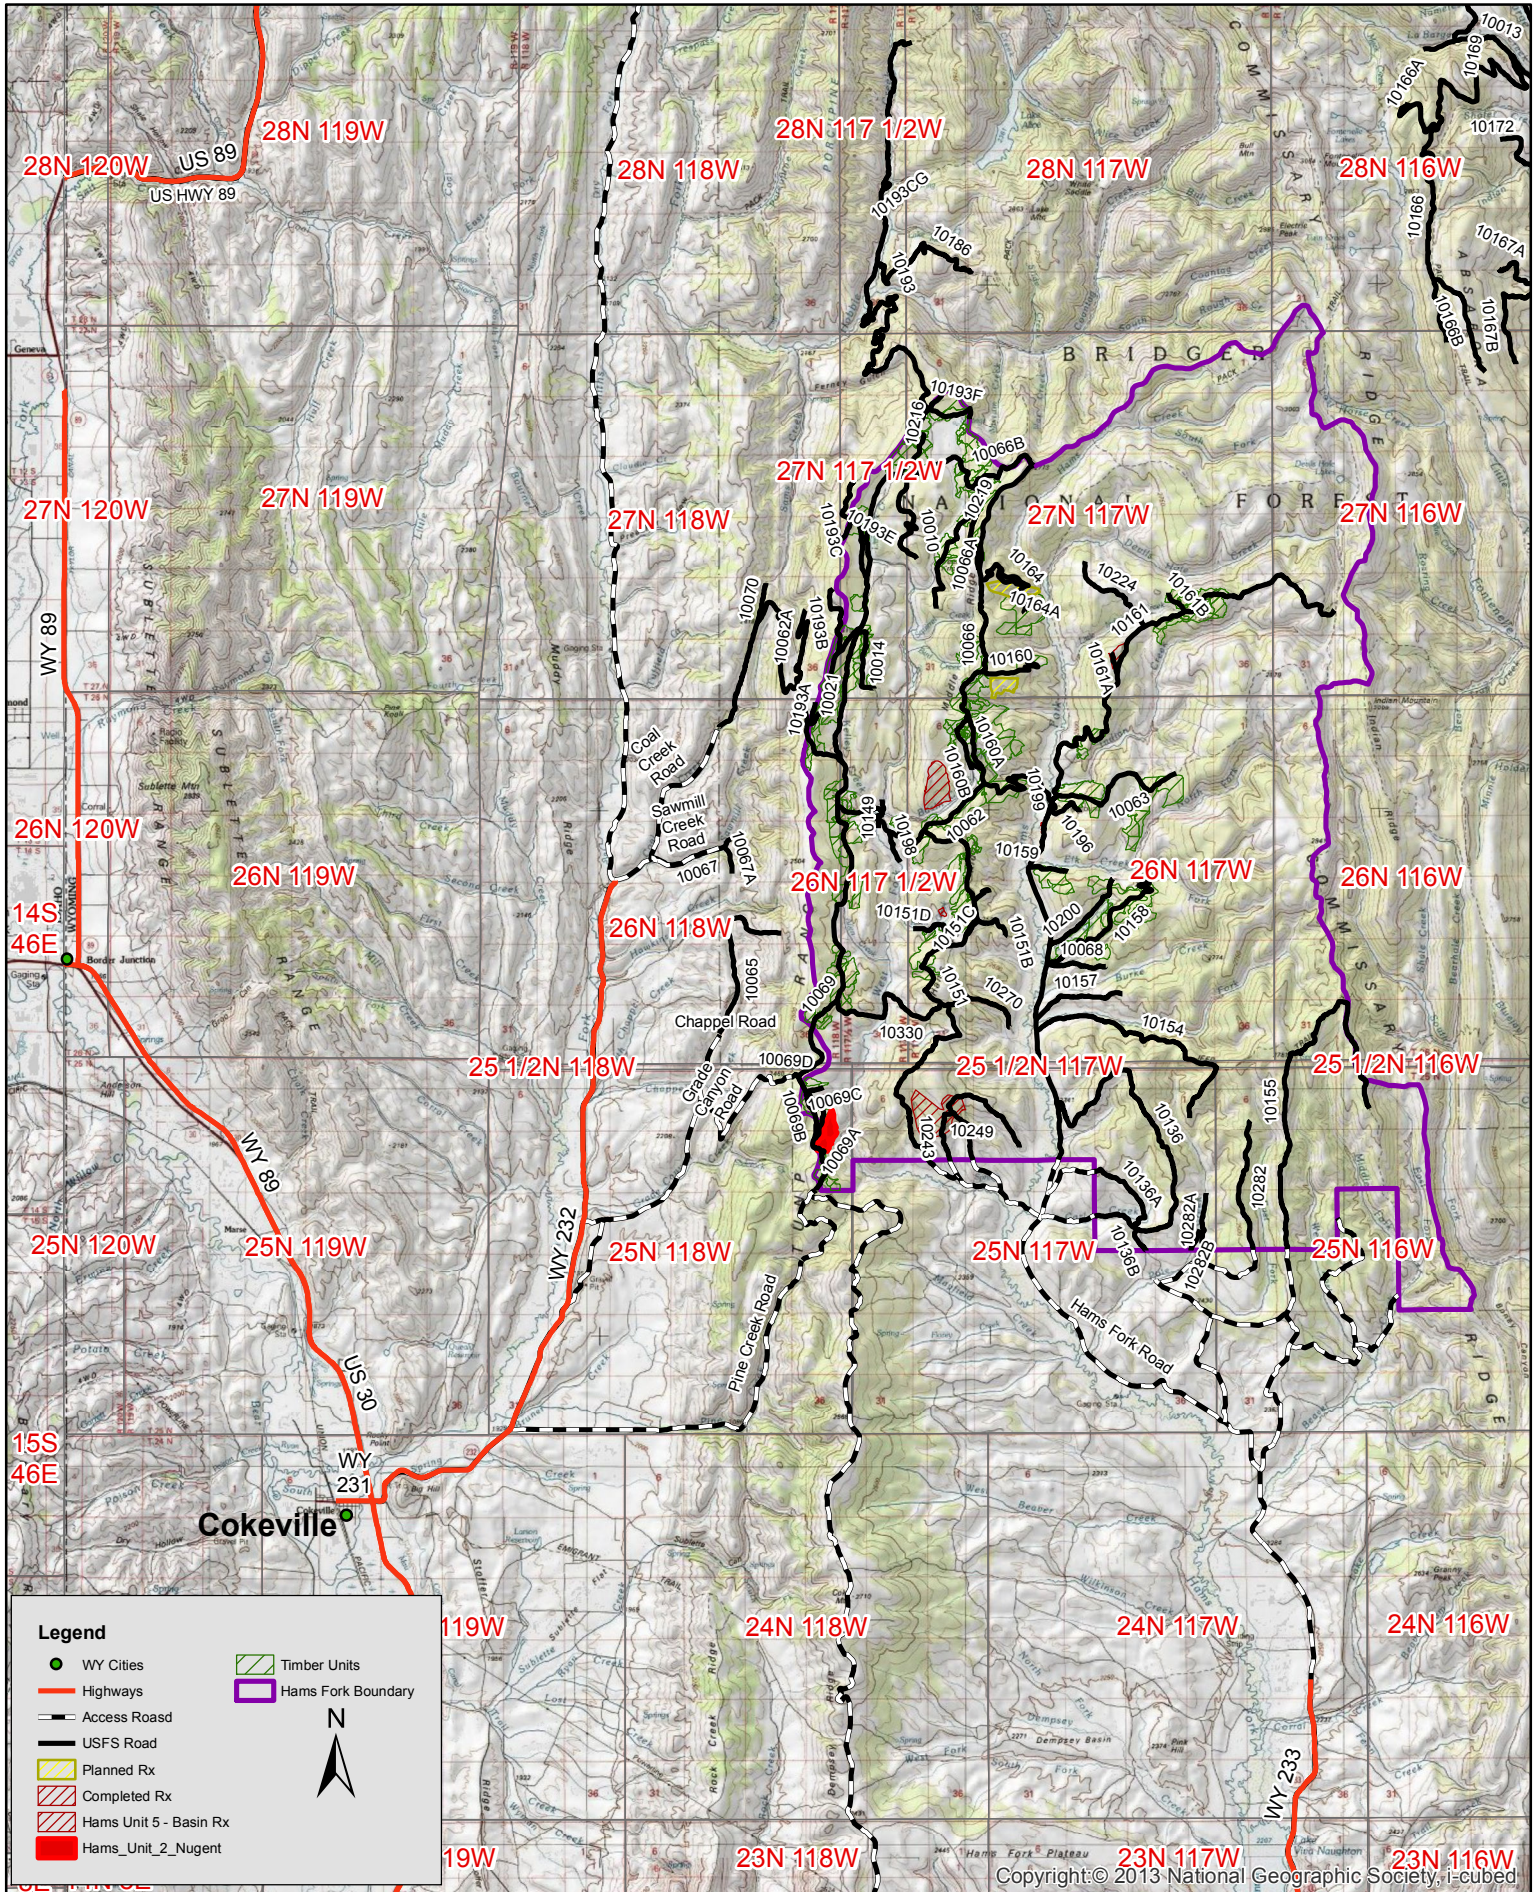

Vicinity - Nugent Rx - Hams Fork Unit 2

0 2.5 5 10 Miles
1:200,000